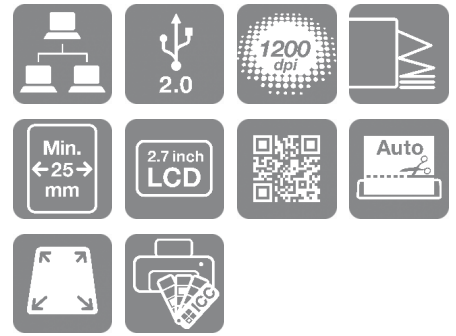

DATASHEET / BROCHURE

KEY FEATURES

- **Media Flexibility**
  Expanded media support. Label widths from 25.4mm to 112mm
- **Compact**
  Simple, unobtrusive design with front panel operation
- **Auto-cutter**
  For chemical, food & beverage, horticulture, and logistics - primary and secondary labelling.
- **Remote management**
  Remote configuration, maintenance and monitoring
- **Money saving**
  No need for pre-printed stock of labels. Print full colour on blank labels