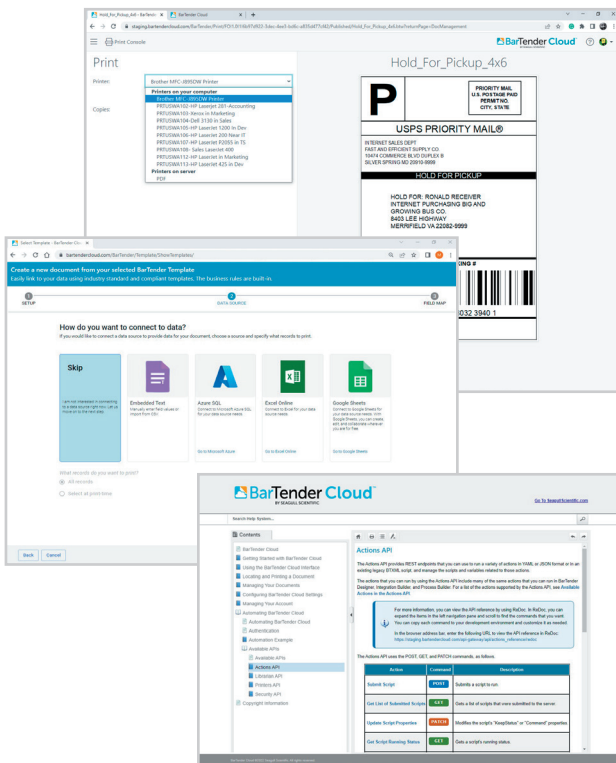

BarTender Cloud™

Simple. Easy. Powerful.

A simpler way to print, an easier way to manage

BarTender Cloud™ helps you standardize and control your label operations across your organization and throughout your external supplier ecosystems with greater ease and reduced IT costs – no IT hardware/software required.

Print and manage your labels efficiently

- ▶ Optimized, high performance printing from desktop and mobile devices – let us manage printer drivers

Design labels to your needs

- ▶ Choose your label from our Template Library or upload your own custom label design

Easily connect your data

- ▶ Easily connect your cloud label data for increased accuracy and traceability

Integrate to any business applications

- ▶ Seamlessly integrate with your ERP, WMS or MES system

Manage your security and systems

1

SELECT LABEL

2

CONNECT TO DATA

3

PRINT

Elevate all aspects of your labeling operations

WAREHOUSE